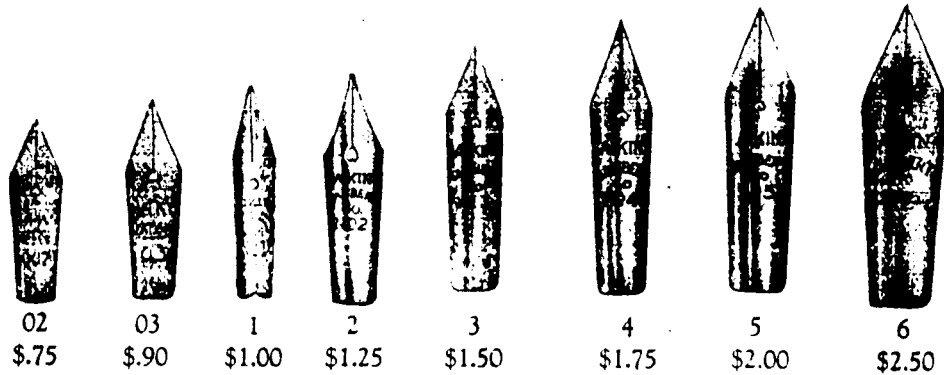

"MERCANTILE" FOUNTAIN PEN NIBS

14 CARAT GOLD

The Aikin-Lambert Company was among the first to manufacture gold pens or "nibs," and the superiority of these in temper, point, finish and all around excellence for writing has been recognized by the public and the trade for over fifty years.

Order by number, using the numerals and letters as indicated under each pen and specify "fine," "medium" or stub point.

MADE TO FIT ALL STANDARD MAKES OF FOUNTAIN PENS

No. 02.	For Fountain Pens sold at.....	$1.50
" 03.	For those sold at.....	2.00
" 2.	For standard makes sold at....	2.50
" 3.	For standard makes sold at....	3.00
" 4.	For standard makes sold at....	4.00
" 5.	For standard makes sold at....	5.00